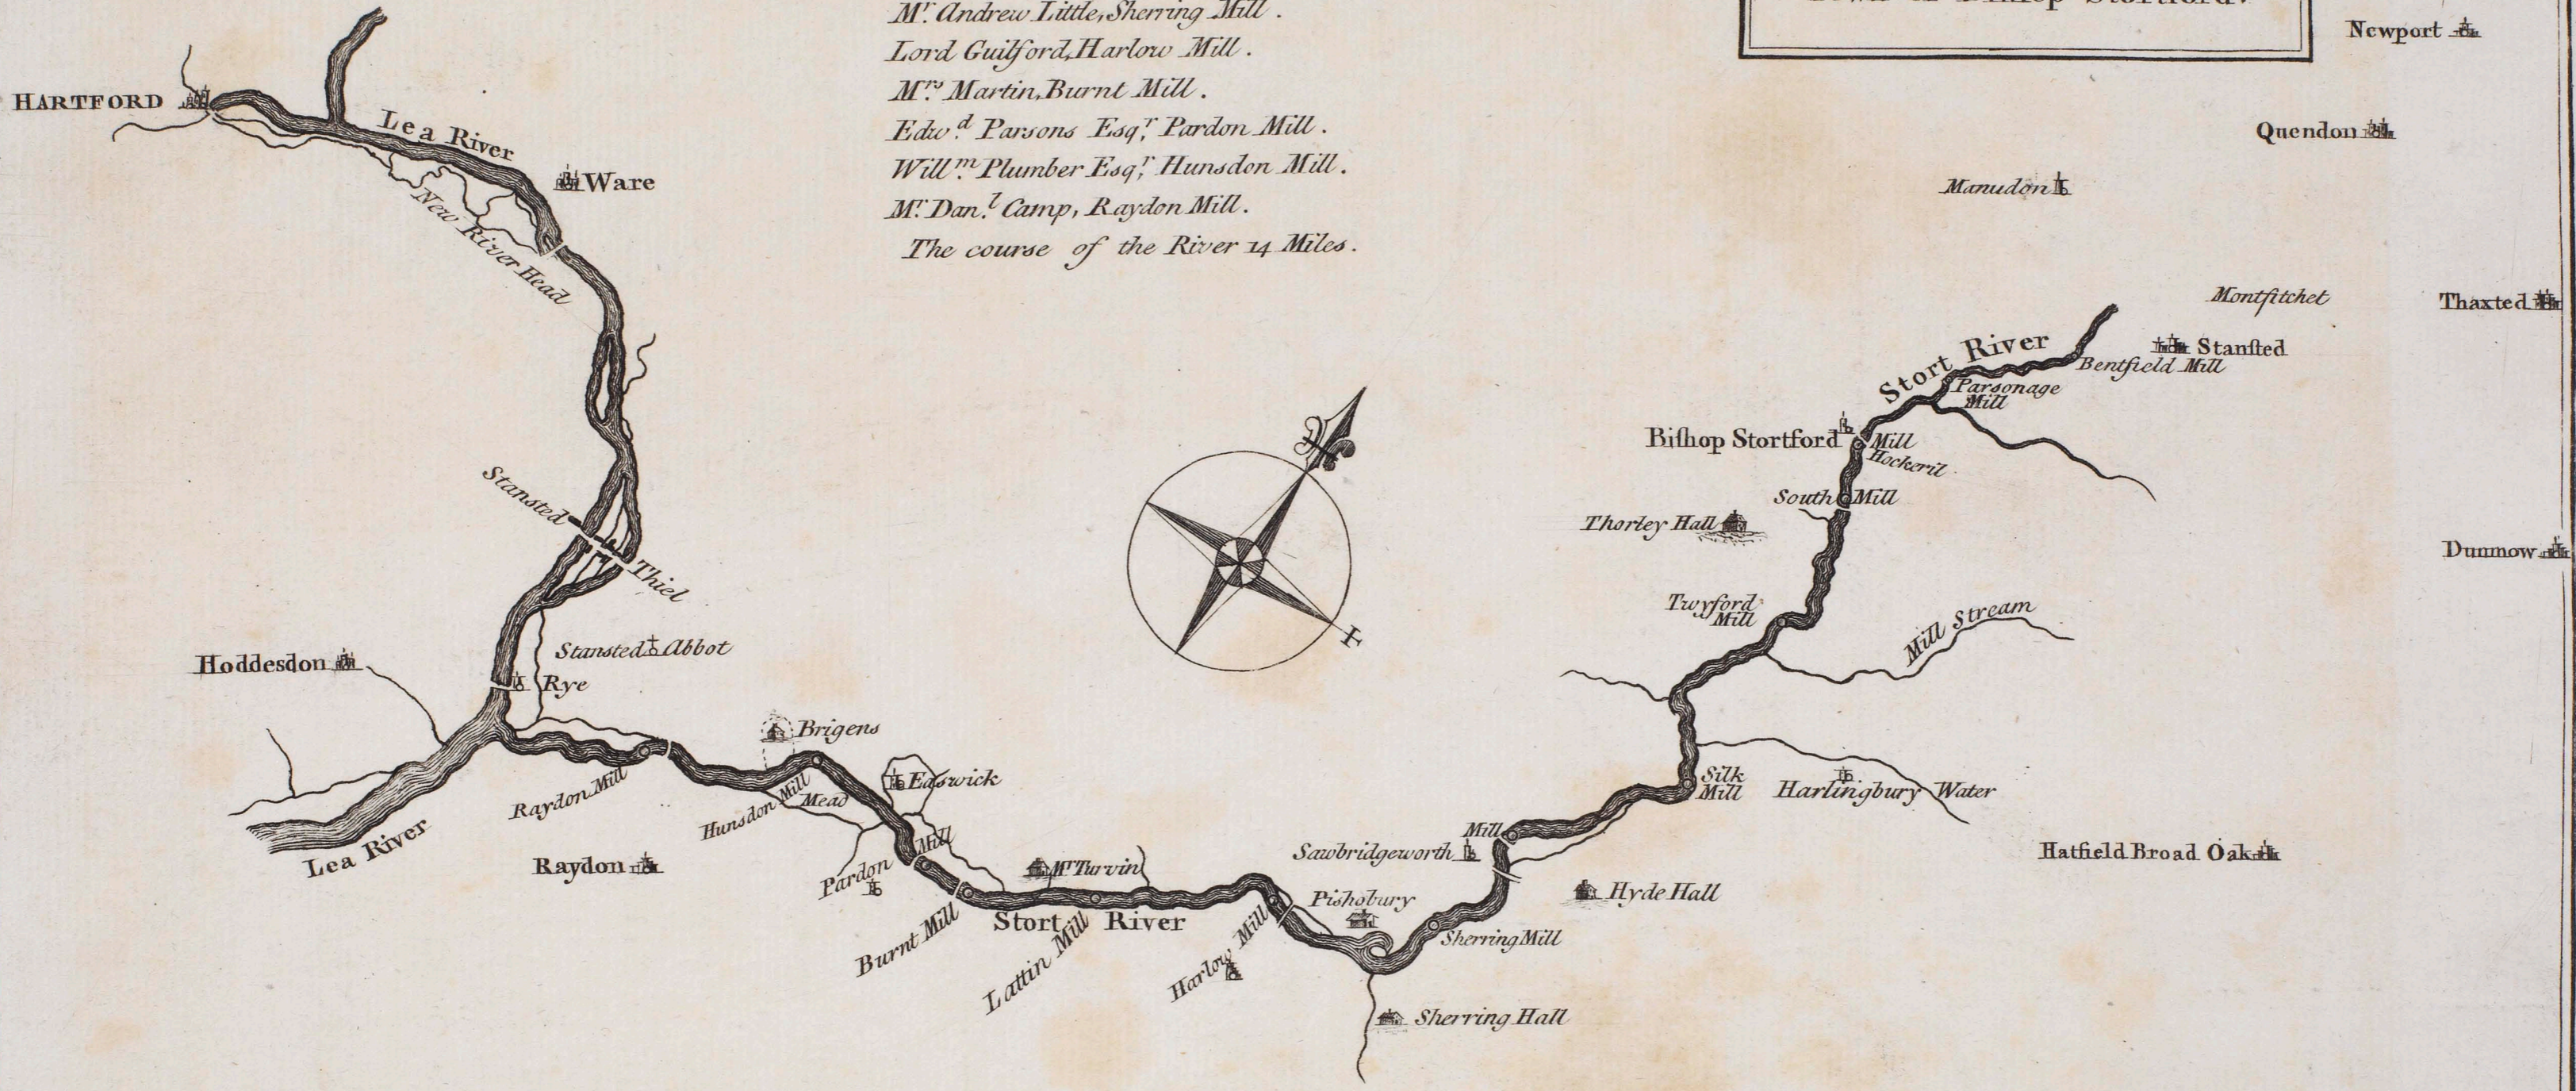

A PLAN
of the
RIVER STORT.
from the
River Lea
to the
Town of Bishop Stortford.

Proprietors of Mills on the River.

- The Rev.^d M^r. Stanley, Bishop Stortford Mill.*
M^r. Beaumont, South Mill.
John Raper Esq^r, Twyford Mill.
Charter House, Silk Mill.
M^r. Nath.^l Little, Sawbridgeworth Mill.
M^r. Andrew Little, Sherring Mill.
Lord Guilford, Harlow Mill.
M^r. Martin, Burnt Mill.
Edw.^d Parsons Esq^r, Pardon Mill.
Will^m. Plumber Esq^r, Hunsdon Mill.
M^r. Dan.^l Camp, Raydon Mill.
The course of the River 14 Miles.

Saffron Walden
Newport

Quendon

Manudon

Montfitchet

Thaxted

Stansted

Dunmow

Hatfield Broad Oak